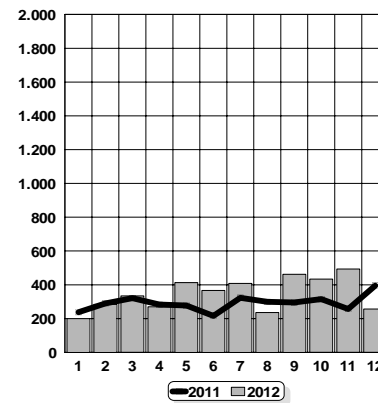

MİDİBÜS/Midibus (15-25 Pass.)